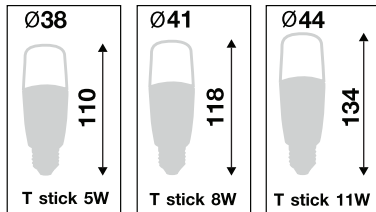

LED T STICK LAMP

5W

8W

11W

Dimension

(mm)

Design for extra wide beam angle, 240 degree.

Replace to compact fluorescent with both vertical & horizontal E27 fixture. Compact T-shape design use in condominium, hotel and the office.

PRODUCT FEATURES

- > Maximum luminous flux 1,150 lumen*
- > Wide color range with special Cool White (4000K) for more eye comfortable
- > Durable materials make a better heat dissipation
- > Lifetime more than 15,000 hrs.
- > Energy saving more than 88%**
- > Extra wide beam angle 240 degree

* For T stick 11 watt in Cool white and Daylight model *

** Compare to incandescent **

	Voltage (V)	Rated Wattage (W)	Luminous Flux(lm)	Efficacy (lm/W)	Replace to incandescent (W)	Color Temperature (K)	Color Rendering (Ra)	Beam Angle (°)	Lifetime (hrs)
REPLACE TO 40W									
RLDTC0527E7TH1	220-240	5	485	97	40	2700	80	240	15,000
RLDTC0565E7TH1	220-240	5	500	100	40	6500	80	240	15,000
REPLACE TO 60W									
RLDTC0827E7TH1	220-240	8	800	100	60	2700	80	220	15,000
RLDTC0840E7TH1	220-240	8	850	106	60	4000	80	220	15,000
RLDTC0865E7TH1	220-240	8	850	106	60	6500	80	220	15,000
REPLACE TO 75W									
RLDTC1127E7TH1	220-240	11	1100	100	75	2700	80	220	15,000
RLDTC1140E7TH1	220-240	11	1150	105	75	4000	80	220	15,000
RLDTC1165E7TH1	220-240	11	1150	105	75	6500	80	220	15,000