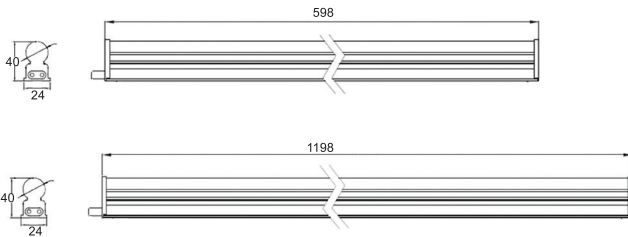

SHINING

LED Extra Slim Slim Modern & Energy Saving

PRODUCT FEATURES

- ➔ Replace Fluorescent Batten Fixture (2ft and 4ft)
- ➔ Light Weight , Slim size and easy installation
- ➔ Efficacy up to 100 lm/watt
- ➔ Able to series connect side by side without dark spot at boundaries
- ➔ Energy saving more than 50%
- ➔ Long life 25,000 hrs.
- ➔ Environmentally Friendly (no mercury, no UV)

Dimension (mm.)

Easy to connect side by side

2ft	Voltage (V)	Wattage (W)	Luminous Flux (lm)	Efficiency (lm/W)	CCT (K)	CRI (Ra)	Beam Angle (°)	Lifetime (hrs.)
WARM WHITE (2,700 K)								
LED Extra slim 10W WW	220-240	10	800	80	2,700	≥80	170°	25,000
COOL WHITE (4,000 K)								
LED Extra slim 10W CW	220-240	10	850	85	4,000	≥80	170°	25,000
DAYLIGHT (6,500 K)								
LED Extra slim 10W DL	220-240	10	850	85	6,500	≥80	170°	25,000
4ft	Voltage (V)	Wattage (W)	Luminous Flux (lm)	Efficiency (lm/W)	CCT (K)	CRI (Ra)	Beam Angle (°)	Lifetime (hrs.)
WARM WHITE (2,700 K)								
LED Extra slim 18W WW	220-240	18	1,700	94	2,700	≥80	170°	25,000
COOL WHITE (4,000 K)								
LED Extra slim 18W CW	220-240	18	1,800	100	4,000	≥80	170°	25,000
DAYLIGHT (6,500 K)								
LED Extra slim 18W DL	220-240	18	1,800	100	6,500	≥80	170°	25,000